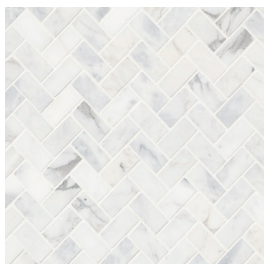

MSI

Making Dream Surfaces Attainable

New Calacatta Cressa Mosaics

Collection

Arabesque Honed

About The Product

Classic and contemporary all at once, our new Calacatta Cressa Collection is nothing short of trend-setting. Crafted from gorgeous white marble with gray veins, this collection features several distinctive mosaics and wall tiles, including hexagon, large format subway, and leaf pattern, as well as stacked stone.

Already emerging as a designer favorite, Calacatta Cressa is ideal for kitchen and bath backsplashes, shower surrounds, accent walls, flooring, and more. Use these tiles alone, in tandem with others from the collection, or pair with any number of complementary marble countertops. The possibilities are endless!

2x4 Honed

2" Hexagon Honed

3x6 Honed

4x12 Honed

Arabesque Honed

Basketweave Honed

Herringbone Honed

Leaf Pattern