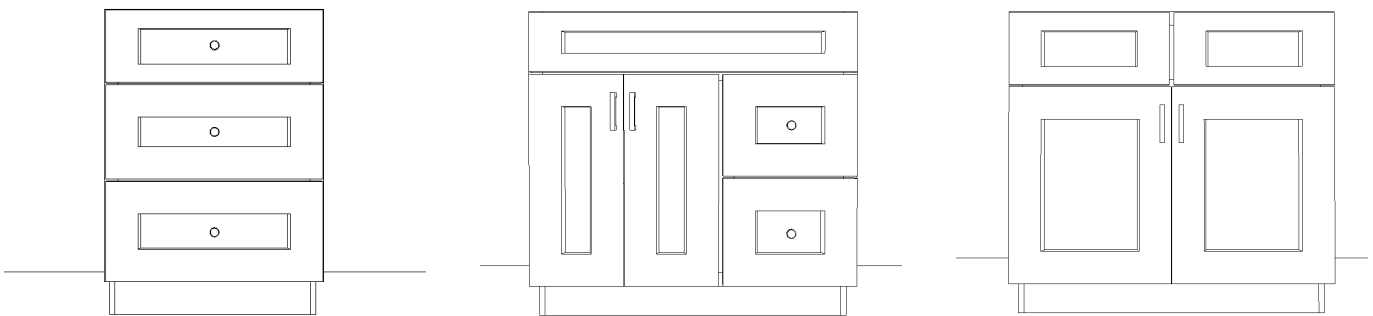

ARCTIC WHITE SHAKER Vanity Line

FEATURES

- ♦ 34 1/2" Comfort Height
- ♦ Full overlay with butt doors
- ♦ Maple face frame
- ♦ HDF doors w/ five-piece HDF drawer front
- ♦ 1/2" plywood sides, backs, tops and bottoms
- ♦ 5/8" adjustable plywood shelves
- ♦ Wood dovetail constructed drawer box
- ♦ Full-extension soft close under-mount drawer glides
- ♦ Soft close, concealed, six-way adjustable hinges
- ♦ Wood hanging rails top and bottom
- ♦ Natural Interior

Available Sizes

VA1821 | VA2121

VA2418 | VA2421

VA3021

DB1221 | DB1521 | DB1821

VDB2421 | VDB3021

VA3621

VA3321 | VA3621

LC7821

VA4821 | VA6021

ADDITIONAL OPTIONS

AVAILABLE IN
18" AND 24" DEPTHS

CUSTOM FEET

TILT OUT TRAYS

DECORATIVE SIDE PANELS