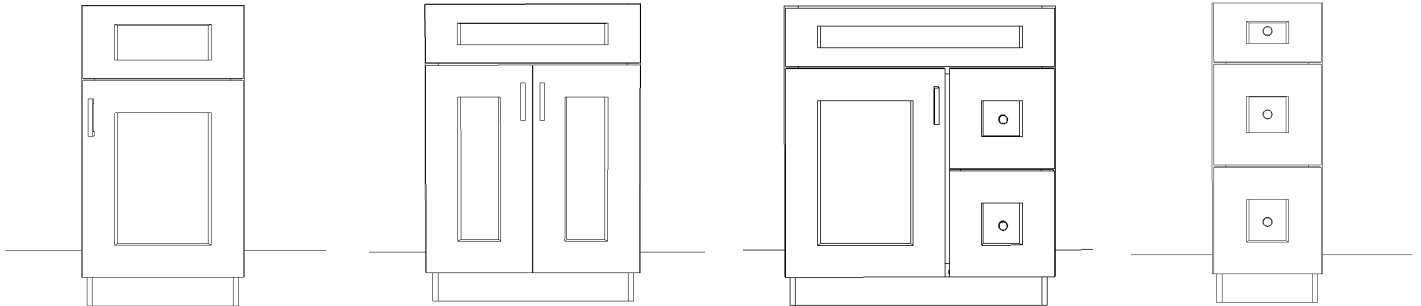

ARCTIC WHITE SHAKER Vanity Line

FEATURES

- ♦ 34 1/2" Comfort Height
- ♦ Full overlay with butt doors
- ♦ Maple face frame
- ♦ HDF doors w/ five-piece HDF drawer front
- ♦ 1/2" plywood sides, backs, tops and bottoms
- ♦ 5/8" adjustable plywood shelves
- ♦ Wood dovetail constructed drawer box
- ♦ Full-extension soft close under-mount drawer glides
- ♦ Soft close, concealed, six-way adjustable hinges
- ♦ Wood hanging rails top and bottom
- ♦ Natural Interior

Available Sizes

VA1821 | VA2121

VA2418 | VA2421

VA3021

DB1221 | DB1521 | DB1821

VDB2421 | VDB3021

VA3621

VA3321 | VA3621

LC7821

VA4821 | VA6021

ADDITIONAL OPTIONS

AVAILABLE IN
18" AND 24" DEPTHS

CUSTOM FEET

TILT OUT TRAYS

DECORATIVE SIDE PANELS