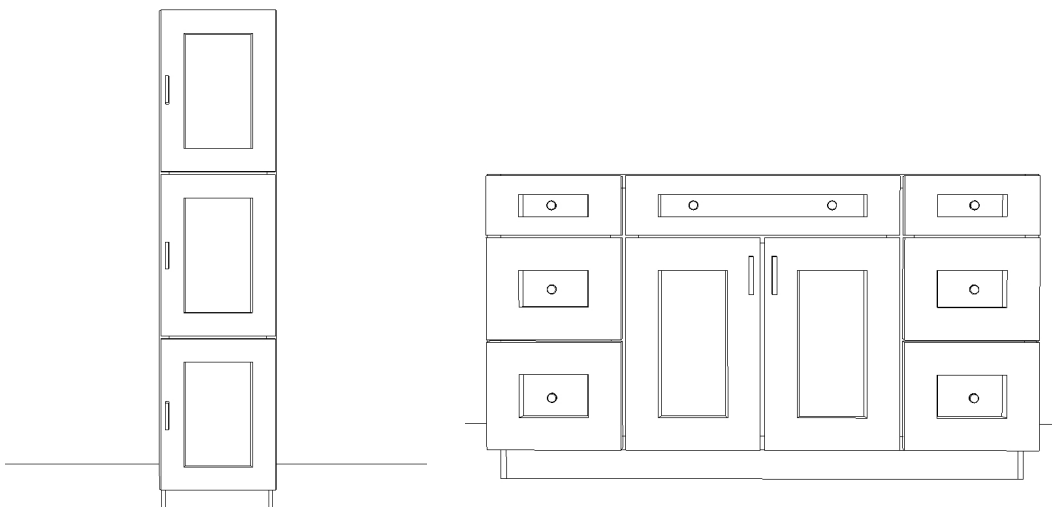

ARCTIC WHITE SHAKER Vanity Line

FEATURES

- ♦ 34 1/2" Comfort Height
- ♦ Full overlay with butt doors
- ♦ Maple face frame
- ♦ HDF doors w/ five-piece HDF drawer front
- ♦ 1/2" plywood sides, backs, tops and bottoms
- ♦ 5/8" adjustable plywood shelves
- ♦ Wood dovetail constructed drawer box
- ♦ Full-extension soft close under-mount drawer glides
- ♦ Soft close, concealed, six-way adjustable hinges
- ♦ Wood hanging rails top and bottom
- ♦ Natural Interior

Available Sizes

VA1821 | VA2121

VA2418 | VA2421

VA3021

DB1221 | DB1521 | DB1821

VDB2421 | VDB3021

VA3621

VA3321 | VA3621

LC7821

VA4821 | VA6021

ADDITIONAL OPTIONS

AVAILABLE IN
18" AND 24" DEPTHS

CUSTOM FEET

TILT OUT TRAYS

DECORATIVE SIDE PANELS