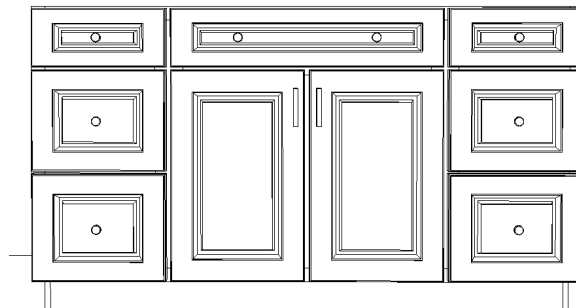

DOVER WHITE Vanity Line

FEATURES

- ◆ Full overlay with butt doors
- ◆ Birch wood doors w/ five piece birch drawer fronts
- ◆ Birch Face Frame
- ◆ Full 1/2" plywood sides, backs, tops and bottoms
- ◆ 3/4" adjustable plywood shelves
- ◆ Dovetailed drawer box
- ◆ Full-extension soft close under-mount drawer glides
- ◆ Concealed, six-way adjustable hinges
- ◆ Wood hanging rails top and bottom
- ◆ Matching stained interior

Available Sizes

VA1821 | VA2121

VA2418 | VA2121

VA3021

DB1221 | DB1521 | DB1821

VDB2421 | VDB3021

VA3621

VA3321 | VA3621

LC7821

VA4821 | VA6021

ADDITIONAL OPTIONS

AVAILABLE IN
18" AND 24" DEPTHS

CUSTOM FEET

TILT OUT TRAYS

DECORATIVE SIDE PANELS