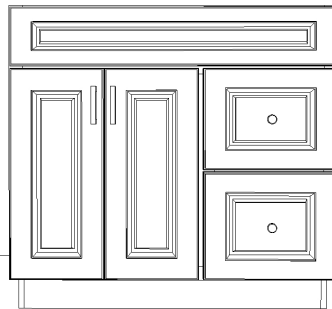

DOVER WHITE Vanity Line

FEATURES

- ◆ Full overlay with butt doors
- ◆ Birch wood doors w/ five piece birch drawer fronts
- ◆ Birch Face Frame
- ◆ Full 1/2" plywood sides, backs, tops and bottoms
- ◆ 3/4" adjustable plywood shelves
- ◆ Dovetailed drawer box
- ◆ Full-extension soft close under-mount drawer glides
- ◆ Concealed, six-way adjustable hinges
- ◆ Wood hanging rails top and bottom
- ◆ Matching stained interior

Available Sizes

VA1821 | VA2121

VA2418 | VA2121

VA3021

DB1221 | DB1521 | DB1821

VDB2421 | VDB3021

VA3621

VA3321 | VA3621

LC7821

VA4821 | VA6021

ADDITIONAL OPTIONS

AVAILABLE IN
18" AND 24" DEPTHS

CUSTOM FEET

TILT OUT TRAYS

DECORATIVE SIDE PANELS