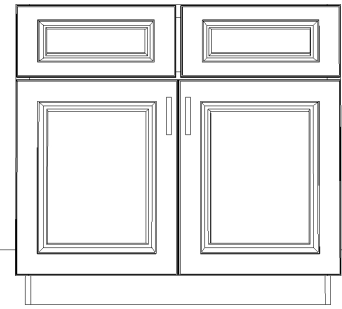

DOVER WHITE Vanity Line

FEATURES

- ◆ Full overlay with butt doors
- ◆ Birch wood doors w/ five piece birch drawer fronts
- ◆ Birch Face Frame
- ◆ Full 1/2" plywood sides, backs, tops and bottoms
- ◆ 3/4" adjustable plywood shelves
- ◆ Dovetailed drawer box
- ◆ Full-extension soft close under-mount drawer glides
- ◆ Concealed, six-way adjustable hinges
- ◆ Wood hanging rails top and bottom
- ◆ Matching stained interior

Available Sizes

VA1821 | VA2121

VA2418 | VA2121

VA3021

DB1221 | DB1521 | DB1821

VDB2421 | VDB3021

VA3621

VA3321 | VA3621

LC7821

VA4821 | VA6021

ADDITIONAL OPTIONS

AVAILABLE IN
18" AND 24" DEPTHS

CUSTOM FEET

TILT OUT TRAYS

DECORATIVE SIDE PANELS