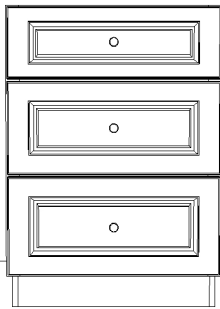

DOVER WHITE Vanity Line

FEATURES

- ◆ Full overlay with butt doors
- ◆ Birch wood doors w/ five piece birch drawer fronts
- ◆ Birch Face Frame
- ◆ Full 1/2" plywood sides, backs, tops and bottoms
- ◆ 3/4" adjustable plywood shelves
- ◆ Dovetailed drawer box
- ◆ Full-extension soft close under-mount drawer glides
- ◆ Concealed, six-way adjustable hinges
- ◆ Wood hanging rails top and bottom
- ◆ Matching stained interior

Available Sizes

VA1821 | VA2121

VA2418 | VA2121

VA3021

DB1221 | DB1521 | DB1821

VDB2421 | VDB3021

VA3621

VA3321 | VA3621

LC7821

VA4821 | VA6021

ADDITIONAL OPTIONS

AVAILABLE IN
18" AND 24" DEPTHS

CUSTOM FEET

TILT OUT TRAYS

DECORATIVE SIDE PANELS