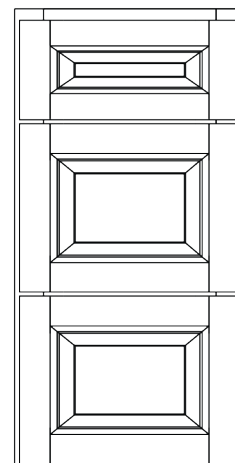

DOVER WHITE Vanity Line

FEATURES

- ◆ Full overlay with butt doors
- ◆ Birch wood doors w/ five piece birch drawer fronts
- ◆ Birch Face Frame
- ◆ Full 1/2" plywood sides, backs, tops and bottoms
- ◆ 3/4" adjustable plywood shelves
- ◆ Dovetailed drawer box
- ◆ Full-extension soft close under-mount drawer glides
- ◆ Concealed, six-way adjustable hinges
- ◆ Wood hanging rails top and bottom
- ◆ Matching stained interior

Available Sizes

VA1821 | VA2121

VA2418 | VA2121

VA3021

DB1221 | DB1521 | DB1821

VDB2421 | VDB3021

VA3621

VA3321 | VA3621

LC7821

VA4821 | VA6021

ADDITIONAL OPTIONS

AVAILABLE IN
18" AND 24" DEPTHS

CUSTOM FEET

TILT OUT TRAYS

DECORATIVE SIDE PANELS