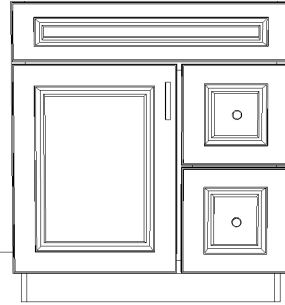

DOVER WHITE Vanity Line

FEATURES

- ◆ Full overlay with butt doors
- ◆ Birch wood doors w/ five piece birch drawer fronts
- ◆ Birch Face Frame
- ◆ Full 1/2" plywood sides, backs, tops and bottoms
- ◆ 3/4" adjustable plywood shelves
- ◆ Dovetailed drawer box
- ◆ Full-extension soft close under-mount drawer glides
- ◆ Concealed, six-way adjustable hinges
- ◆ Wood hanging rails top and bottom
- ◆ Matching stained interior

Available Sizes

VA1821 | VA2121

VA2418 | VA2121

VA3021

DB1221 | DB1521 | DB1821

VDB2421 | VDB3021

VA3621

VA3321 | VA3621

LC7821

VA4821 | VA6021

ADDITIONAL OPTIONS

AVAILABLE IN
18" AND 24" DEPTHS

CUSTOM FEET

TILT OUT TRAYS

DECORATIVE SIDE PANELS