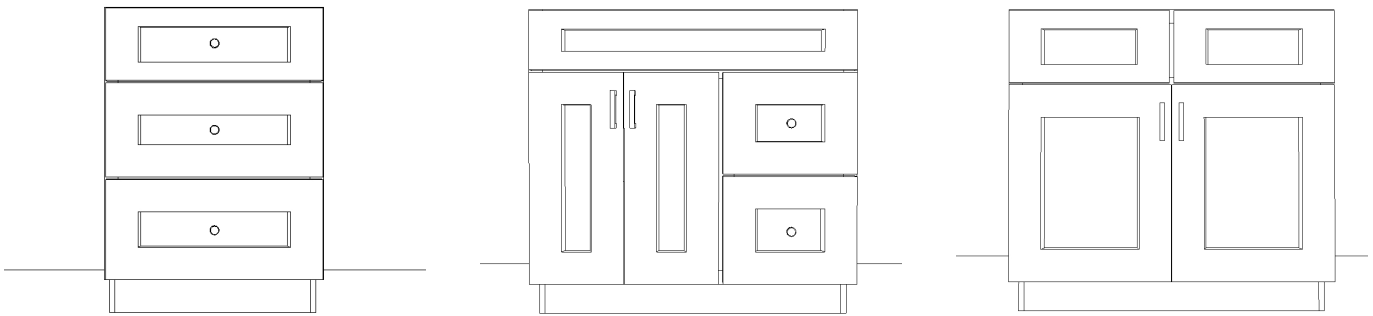

## FEATURES

- ♦ 34 1/2" Comfort Height
- ♦ Full overlay with butt doors
- ♦ Maple face frame
- ♦ HDF doors w/ five-piece HDF drawer front
- ♦ 1/2" plywood sides, backs, tops and bottoms
- ♦ 5/8" adjustable plywood shelves
- ♦ Wood dovetail constructed drawer box
- ♦ Full-extension soft close under-mount drawer glides
- ♦ Soft close, concealed, six-way adjustable hinges
- ♦ Wood hanging rails top and bottom
- ♦ Natural Interior

# Available Sizes

VA1821 | VA2121

VA2418 | VA2421

VA3021

DB1221 | DB1521 | DB1821

VDB2421 | VDB3021

VA3621

VA3321 | VA3621

## ADDITIONAL OPTIONS

AVAILABLE IN  
18" AND 24" DEPTHS

CUSTOM FEET

TILT OUT TRAYS

DECORATIVE SIDE PANELS