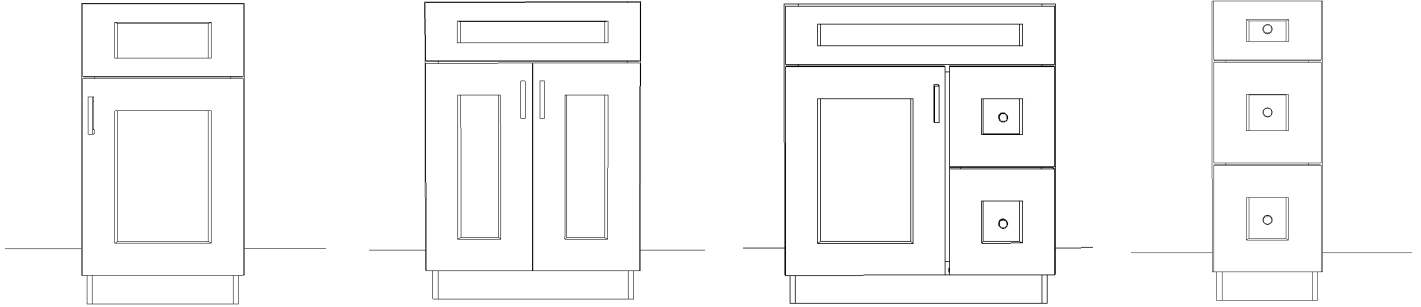

Available Sizes

VA1821 | VA2121

VA2418 | VA2421

VA3021

DB1221 | DB1521 | DB1821