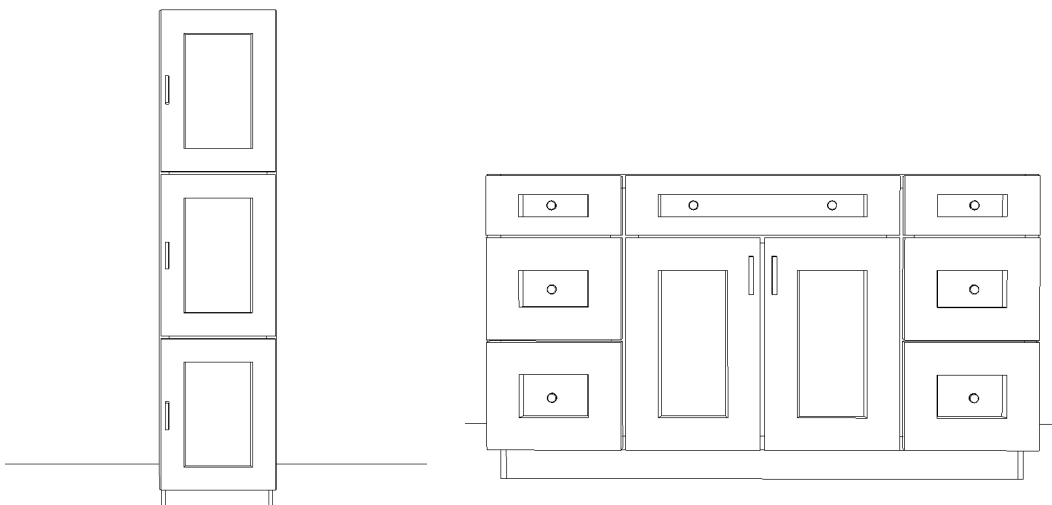

LINEN SHAKER Vanity Line

FEATURES

- ♦ 34 1/2" Comfort Height
- ♦ Full overlay with butt doors
- ♦ Maple face frame
- ♦ HDF doors w/ five-piece HDF drawer front
- ♦ 1/2" plywood sides, backs, tops and bottoms
- ♦ 5/8" adjustable plywood shelves
- ♦ Wood dovetail constructed drawer box
- ♦ Full-extension soft close under-mount drawer glides
- ♦ Soft close, concealed, six-way adjustable hinges
- ♦ Wood hanging rails top and bottom
- ♦ Natural Interior

Available Sizes

VA1821 | VA2121

VA2418 | VA2421

VA3021

DB1221 | DB1521 | DB1821

VDB2421 | VDB3021

VA3621

VA3321 | VA3621

LC7821

VA4821 | VA6021

ADDITIONAL OPTIONS

AVAILABLE IN
18" AND 24" DEPTHS

CUSTOM FEET

TILT OUT TRAYS

DECORATIVE SIDE PANELS