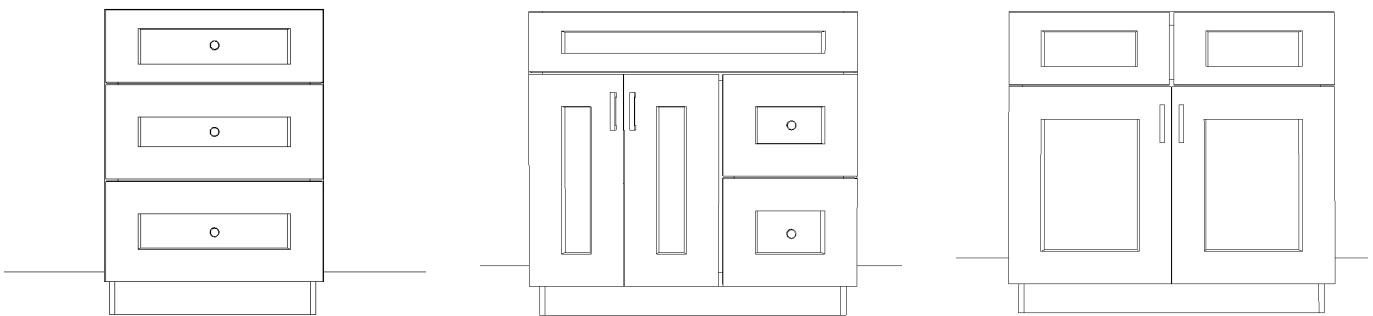

LINEN SHAKER Vanity Line

FEATURES

- ♦ 34 1/2" Comfort Height
- ♦ Full overlay with butt doors
- ♦ Maple face frame
- ♦ HDF doors w/ five-piece HDF drawer front
- ♦ 1/2" plywood sides, backs, tops and bottoms
- ♦ 5/8" adjustable plywood shelves
- ♦ Wood dovetail constructed drawer box
- ♦ Full-extension soft close under-mount drawer glides
- ♦ Soft close, concealed, six-way adjustable hinges
- ♦ Wood hanging rails top and bottom
- ♦ Natural Interior

Available Sizes

VA1821 | VA2121

VA2418 | VA2421

VA3021

DB1221 | DB1521 | DB1821

VDB2421 | VDB3021

VA3621

VA3321 | VA3621

LC7821

VA4821 | VA6021

ADDITIONAL OPTIONS

AVAILABLE IN
18" AND 24" DEPTHS

CUSTOM FEET

TILT OUT TRAYS

DECORATIVE SIDE PANELS