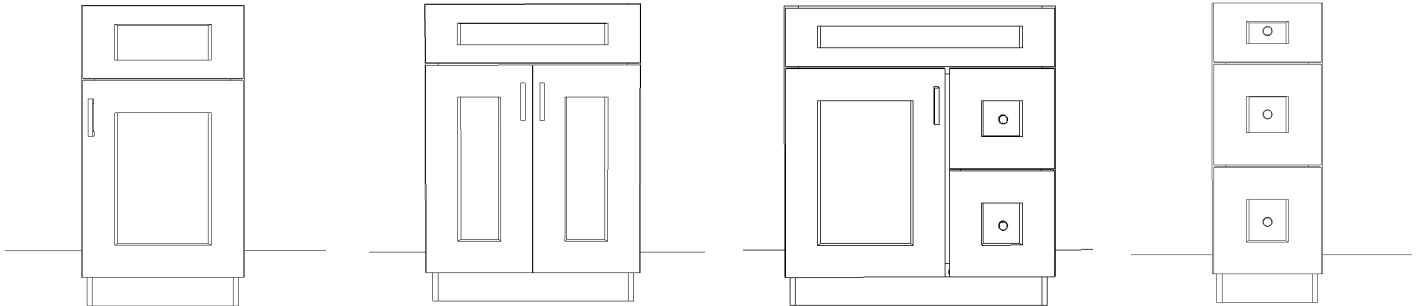

LINEN SHAKER Vanity Line

FEATURES

- ♦ 34 1/2" Comfort Height
- ♦ Full overlay with butt doors
- ♦ Maple face frame
- ♦ HDF doors w/ five-piece HDF drawer front
- ♦ 1/2" plywood sides, backs, tops and bottoms
- ♦ 5/8" adjustable plywood shelves
- ♦ Wood dovetail constructed drawer box
- ♦ Full-extension soft close under-mount drawer glides
- ♦ Soft close, concealed, six-way adjustable hinges
- ♦ Wood hanging rails top and bottom
- ♦ Natural Interior

Available Sizes

VA1821 | VA2121

VA2418 | VA2421

VA3021

DB1221 | DB1521 | DB1821

VDB2421 | VDB3021

VA3621

VA3321 | VA3621

LC7821

VA4821 | VA6021

ADDITIONAL OPTIONS

AVAILABLE IN
18" AND 24" DEPTHS

CUSTOM FEET

TILT OUT TRAYS

DECORATIVE SIDE PANELS